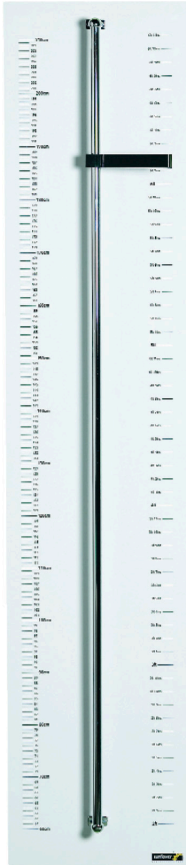

Height Measure

FPDGROUP _{Ltd}

Suitable for most medical environments our height measure provides a practical solution for measuring children or adults

- Dual marked(metric/imperial)
- Height range 60cm-210cm / 2' -6' 11"
- 5mm/ 1/2 " increments
- Wall or door mounting, fixings supplied
- Attractive durable chrome fittings
- Rotating gauge stores flat when not in use

FPD-6499 Height Measure

Dimensions: 300mm(W) x 70mm(D) x 1650mm(H)