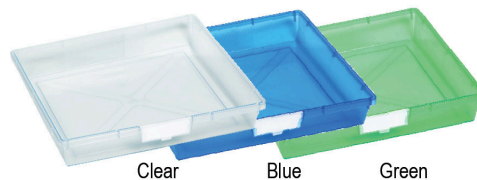

**VISTA 80 Trolleys**

Double column trolley (wide and narrow) with up to 12 compartments

**Please specify tray colour when ordering**

FPD-5163	VISTA 80 Trolley - Twelve Single Trays
FPD-5166	VISTA 80 Trolley - Six Single Trays, Three Double Depth Trays
FPD-5169	VISTA 80 Trolley - Eight Single Trays, Two Double Depth Trays
FPD-5209**	Two Locking Doors (for all VISTA 80 Trolleys)
FPD-5216	Trolley Cover (for all VISTA 80 Trolleys)
FPD-5188	Tray Dividers for Wide Single Trays
FPD-5242	Tray Dividers for Double Trays
FPD-5241	Tray Dividers for Single Trays
FPD-5189	Tray Dividers for Wide Double Trays

Dimensions: 1010mm(H) x 880mm(W) x 520mm(D)

\*\*Locking door option incorporates a secure top and back providing security all round

**VISTA 100 Trolleys**

Double wide column trolley with up to 12 compartments

**Please specify tray colour when ordering**

FPD-5174	VISTA 100 Trolley - Eight Single & Two Double Depth Trays
FPD-5172	VISTA 100 Trolley - Twelve Single Trays
FPD-5178	VISTA 100 Trolley - Six Single & Three Double Depth Trays
FPD-5210**	Two Locking Doors (for all VISTA 100 Trolleys)
FPD-5217	Trolley Cover (for all VISTA 100 Trolleys)
FPD-5188	Tray Dividers for Single Trays
FPD-5189	Tray Dividers for Double Trays

Dimensions: 1010mm(H) x 1030mm(W) x 520mm(D)

\*\*Locking door option incorporates a secure top and back providing security all round

**PLEASE SPECIFY TRAY COLOUR CODE WHEN ORDERING**

**Accessories (\* Must be ordered with trolley)**