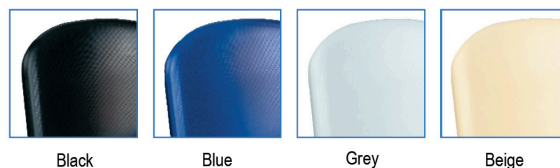

### Visitor Chairs

- Available in four colours - black, blue, grey, beige
- Ergonomically designed moulded seats and backs utilise modern materials and combine smooth surfaces and rounded corners with comfort, durability and ease of cleaning
- Stackable - saving space when not in use
- Supplied fully assembled - ready for use
- Dimensions:  
830mm(H) x 540mm(W) x 560mm(D)  
830mm(H) x 660mm(W) x 560mm(D) - with arms

Visitor Chair - Blue

Visitor Chair - Black with arms

FPD-5075	Visitor Chair - Black
FPD-5076	Visitor Chair - Blue
FPD-5077	Visitor Chair - Grey
FPD-5078	Visitor Chair - Beige
FPD-5079	Arms for Visitor Chair (pair)

Black

Blue

Grey

Beige

### Visitor Modular Seating

- Available in four colours - see above and in three, four, or five seat modules
- Ergonomically designed moulded seats and backs utilise modern materials and combine smooth surfaces and rounded corners with comfort, durability and ease of cleaning
- Seats can be combined with a magazine table on all modules
- Easy to assemble - (optional installation service available)
- Dimensions:  
(3 seat module) 780mm(H) x 1760mm(W) x 660mm(D)  
(4 seat module) 780mm(H) x 2360mm(W) x 660mm(D)  
(5 seat module) 780mm(H) x 2970mm(W) x 660mm(D)