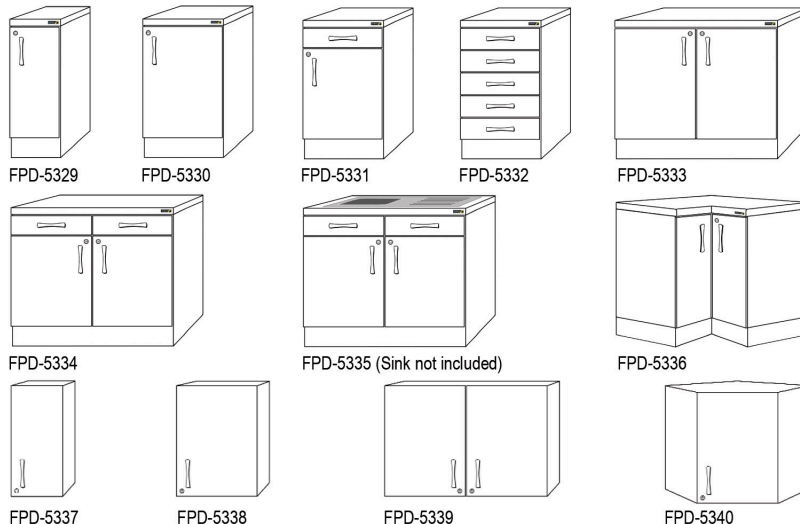

Base, Wall and Corner Cabinets

A range of base, wall, sink and corner cabinets available in five contemporary finishes, 'high gloss', white, titanium, maple effect, beech effect, and cool blue, designed specifically for medical environments. All cabinets are easy to clean, have adjustable shelves and are supplied fully assembled. Locks with two keys are fitted as standard to all doors.

FPD-6507 HTM64 Inset Stainless Steel Sink Right Hand Drainer
200mm Tap Centre's
965mm(L) x 525mm(D)
No overflow or chainstay

FPD-6508 HTM64 Inset Stainless Steel Sink Left Hand Drainer
200mm Tap Centre's
965mm(L) x 525mm(D)
No overflow or chainstay

FPD-6509 Inset Porcelain Wash Basin
200mm Tap Centre's
570mm(L) x 455mm(D)
No overflow or chainstay

FPD-6510 Round Stainless Steel Sink
440mm Diameter
160mm Depth

FPD-6511 Traditional Swan Neck Mixer Lever Tap
200mm Tap Centre's
200mm Swivel Spout

- All base cabinets are 910mm(H) x 600mm(D)
- Also available in 400mm, 600mm and 800mm standard widths

Wall Cabinets

| | |
|----------|---------------------------|
| FPD-5337 | 300mm Wall Cabinet |
| FPD-5338 | 500mm Wall Cabinet |
| FPD-5339 | 1000mm Wall Cabinet |
| FPD-5340 | 605mm Corner Wall Cabinet |