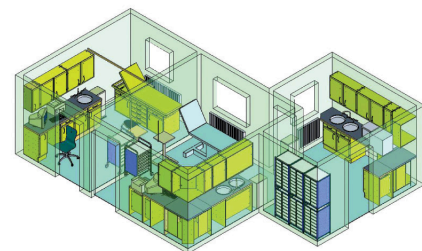

Room Planning & Design Service Available - Please enquire