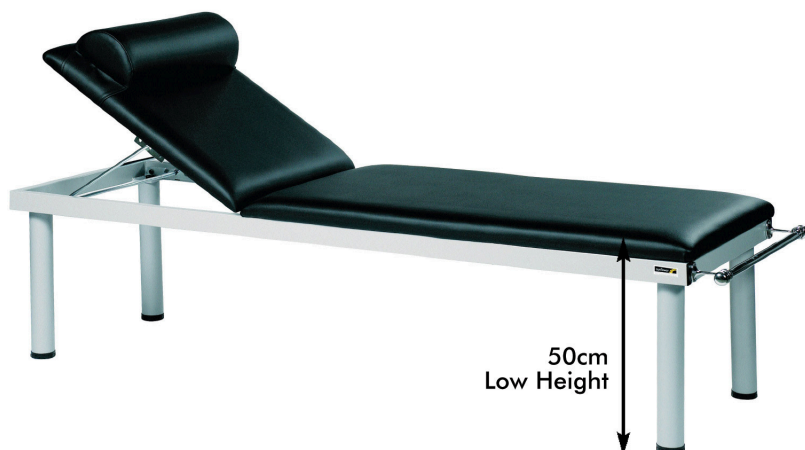

Alberti Rest Couches

The Alberti Rest Couch has been designed for first aid rooms, schools, sports centres or similar environments where a lower resting height position is required. Available in range of ten upholstery colours, with anti-bacterial additives helping to reduce MRSA and other bacteria

- Exceptionally stable and stylish rest couch
- Luxury high performance (flame retardant) upholstery with rounded corners and anti-bacterial additive helping to reduce MRSA and other bacteria
- Only 50cm high
- Stable 60mm diameter legs maximum user weight 165kg
- Quality, durable, easy to clean materials
- Paper roll holder included (fits at head or foot end)
- 2 year guarantee